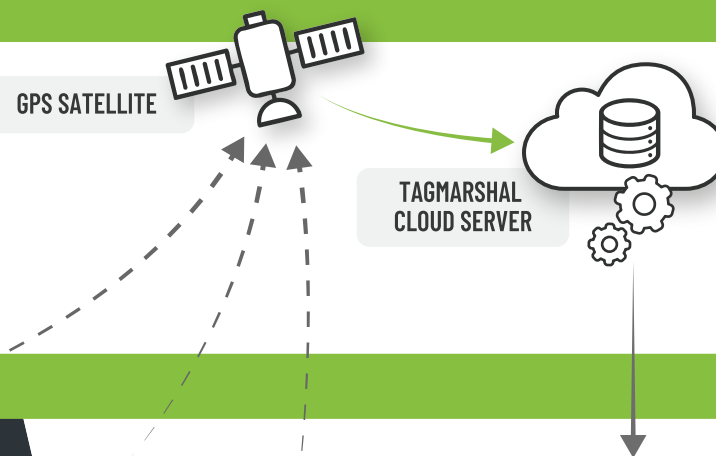

## FOR ALL COURSE TYPES

Optimize your on-course operations with Tagmarshal RangeTags - simple, effective and unobtrusive GPS tracking devices that double as a rangefinder.

Perfect for caddies that accompany each playing group or private cart use, the rangefinder capabilities enhance the player experience. The GPS tracking gives you the tools to manage your course's pace and flow effectively, increase efficiency through automation, and generate additional revenue.

### TAGMARSHAL RANGETAG SPECIFICATIONS:

- Full **GPS tracking** capabilities
- **No installation** required - carried by caddies or golfers
- **IPX2 water-resistant** design
- **Dual colour LCD** display
- **Range < 250 yards** with **6x magnification**
- **Flag Lock** and **Golf Scan** mode
- Slope on/off feature to **comply with tournament rules**