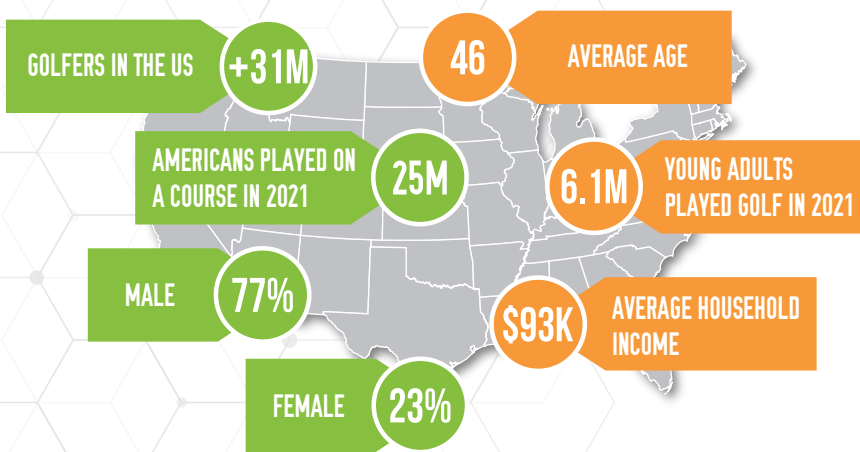

# INTRODUCING TAGMARSHAL MEDIA

Position your brand with our digital network and reach 5.2M golfers across 7000 Tagmarshal golf cart screens at over 100 golf courses nationally.

## TAGMARSHAL IS TRUSTED BY:

- **+35** of the top **100** courses
- Over **500** partners
- Range of premium to mid-tier golf courses
- **7000** screens across **100** golf courses
- Over **25 million** rounds of golf tracked