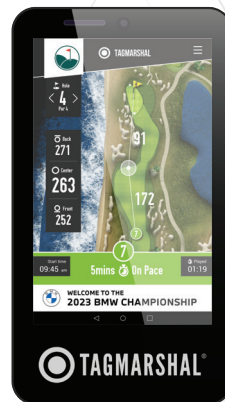

## OUR SCREENS:

- 8inch high-resolution screens comparable to an iPhone 13
- Includes video and **touchscreen** functionality
- **QR code** functionality to redirect golfers and further **drive engagement**

## EXAMPLES OF ADVERTS

CAROUSEL AD

CAROUSEL AD

CAROUSEL AD

VIDEO AD WITH SOUND

STORY AD - TEE BOX

STORY AD - FAIRWAY

STORY AD - GREEN